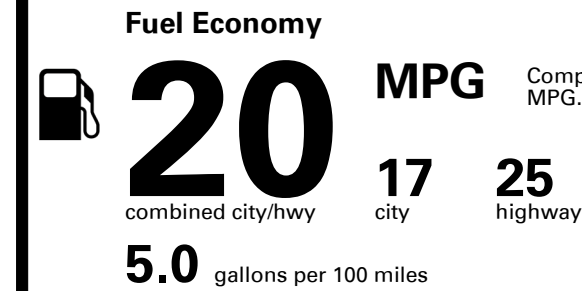

EMISSIONS:
 This vehicle is certified to meet emission requirements in all 50 states

Inland Freight & Handling : \$995.00

TOTAL PRICE: \$48,840.00

39 A 026HGLOVI

EPA DOT Fuel Economy and Environment

Gasoline Vehicle

Compact Cars range from 14 to 119 MPG. The best vehicle rates 136 MPGe.

You spend \$4,250
 more in fuel costs over 5 years compared to the average new vehicle.

Annual fuel cost \$2,250

Fuel Economy & Greenhouse Gas Rating (tailpipe only)